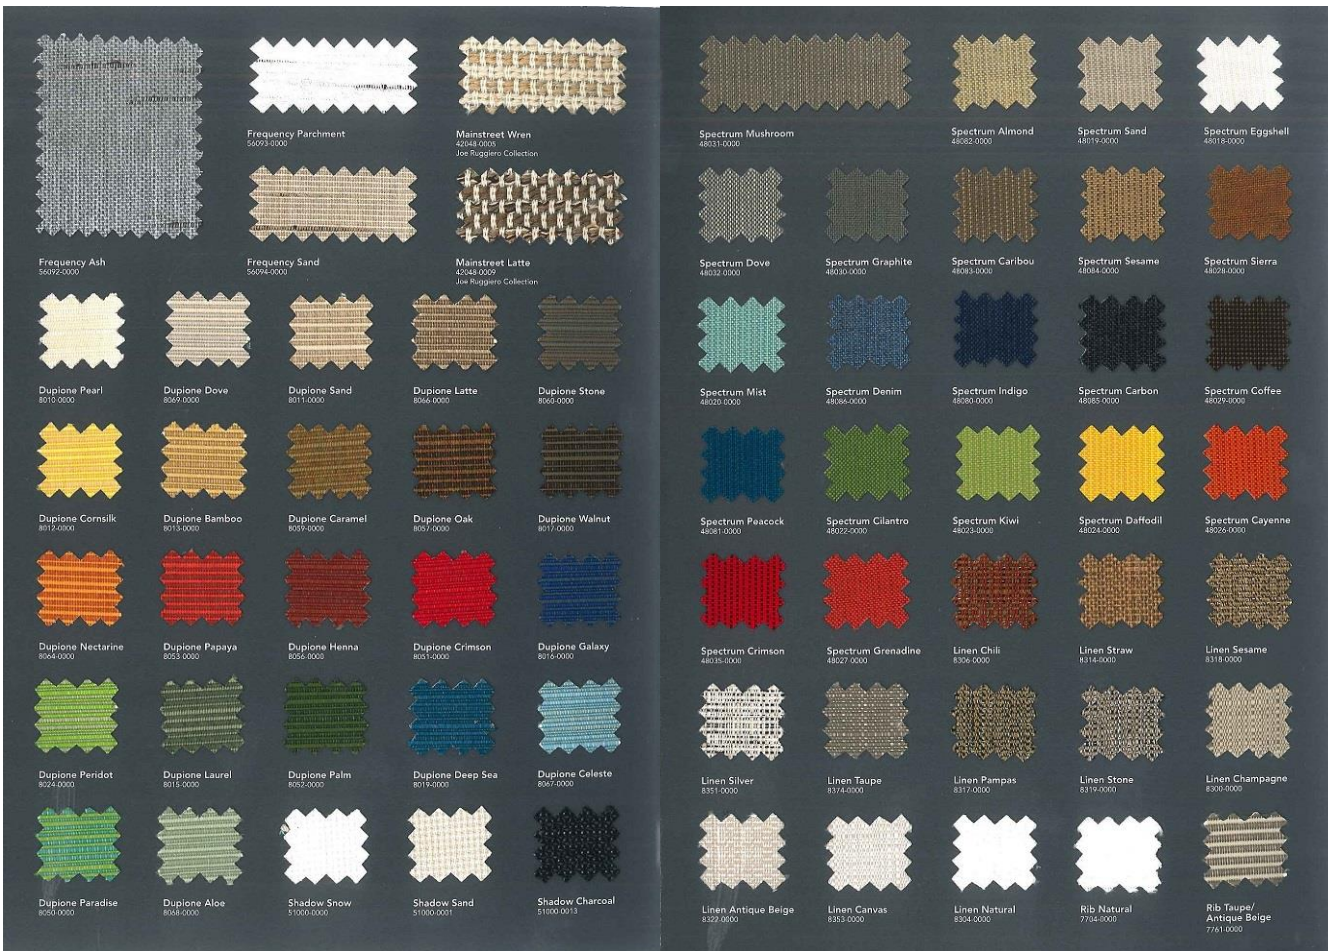

GISELE
g i s e l e f u r n i t u r e . c o m

**sunbrella**TM

Accord II Crimson 49100-0001 3.5"W x 3.43"H Repeat
Accord Jade 49102-0003 3.5"W x 3.43"H Repeat
Accord Koi 49102-0001 3.5"W x 3.43"H Repeat
Aura Honey 49107-0002 26.93"W x 14"H Repeat
Beremon Tuxedo 8215-0000 4.5"W Repeat
Brannon Redwood 5412-0000 8.87"W Repeat
Brannon Whisper 5413-0000 8.87"W Repeat
Bravada Limelite 5406-0000 6.61"W Repeat

■ This fabric is shown railroaded

Bessemer 1000BA 7233-0000 13.5"W x 13.21"H Repeat
Blox Slato 45142-0001 9.9"W x 8.9"H Repeat
Cabaret Blue Haze 44099-0003 28"W x 26.84"H Repeat
Elegance Marble 47168-0001 14"W x 13.48"H Repeat
Bravada Salsa 5401-0000 6.81"W Repeat
Carousel Confetti 77104-0000 8.9"W Repeat
Carousel Limelite 77105-0000 8.9"W Repeat
Davidson Redwood 5406-0000 4.5"W Repeat

2016-2017 New Upholstery Fabrics

Reflex Regatta 140104-0001 5.6"W x 10.15"H Repeat
Reflex Emerald 140104-0002 5.6"W x 10.15"H Repeat
Reflex II Citron 140109-0000 5.6"W x 10.15"H Repeat
Reflex Flamo 140109-0002 5.6"W x 10.15"H Repeat
Shore Flame 58001-0000 1.33"W Repeat
Cabana Flamo 58002-0000 6.81"W Repeat
Shore Regatta 58003-0001 1.33"W Repeat
Cabana Regatta 58007-0000 6.81"W Repeat

Cove Pebble 58035-0000 6.79"W Repeat
Token Surfside 58040-0000 8.84"W Repeat
Token Caribbean 58099-0000 8.84"W Repeat
Shore Classic 58033-0000 1.33"W Repeat
Cabana Classic 58035-0000 6.81"W Repeat

In addition to the beautiful fabrics featured in this collection, exclusive Sunbrella® collections are available through many decorative jobbers and furniture manufacturers.