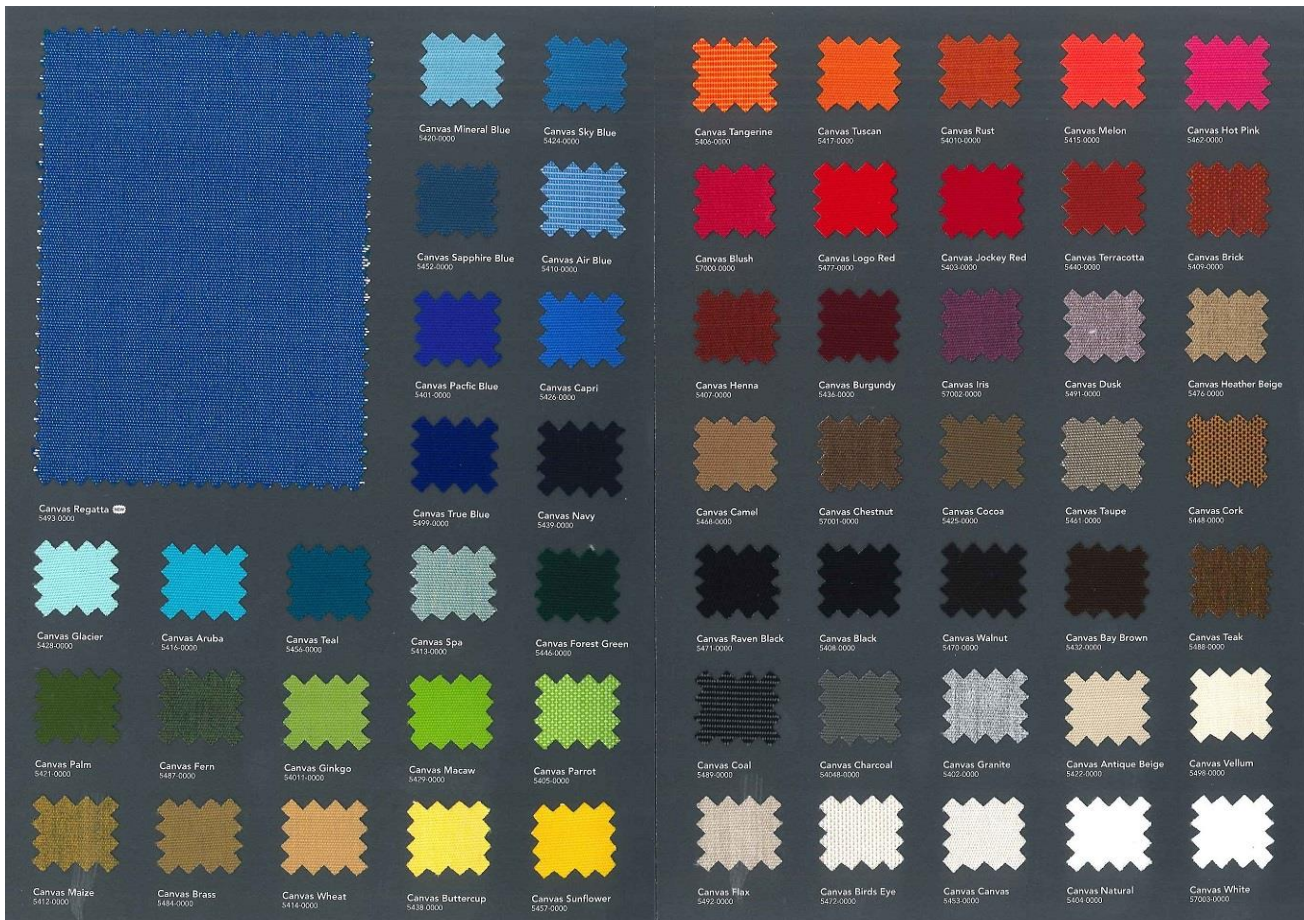

GISELE
g i s e l e f u r n i t u r e . c o m

**sunbrella**TM

Accord II Crimson 49100-0001 3.5"W x 3.43"H Repeat
Accord Jade 49102-0003 3.5"W x 3.43"H Repeat
Accord Koi 49102-0001 3.5"W x 3.43"H Repeat
Aura Honey 49107-0002 26.93"W x 14"H Repeat
Beremon Tuxedo 8215-0000 4.5"W Repeat
Brannon Redwood 5412-0000 8.87"W Repeat
Brannon Whisper 5413-0000 8.87"W Repeat
Bravada Limelite 5406-0000 6.61"W Repeat

■ This fabric is shown railroaded

Bessemer 1000BA 7233-0000 13.5"W x 13.21"H Repeat
Blox Slato 45142-0001 9.9"W x 8.9"H Repeat
Cabaret Blue Haze 44099-0003 28"W x 26.84"H Repeat
Elegance Marble 47168-0001 14"W x 13.48"H Repeat
Bravada Salsa 5401-0000 6.81"W Repeat
Carousel Confetti 77104-0000 8.9"W Repeat
Carousel Limelite 77105-0000 8.9"W Repeat
Davidson Redwood 5406-0000 4.5"W Repeat

2016-2017 New Upholstery Fabrics

Reflex Regatta 140104-0001 5.6"W x 10.15"H Repeat
Reflex Emerald 140104-0002 5.6"W x 10.15"H Repeat
Reflex II Citron 140109-0000 5.6"W x 10.15"H Repeat
Reflex Flamo 140109-0002 5.6"W x 10.15"H Repeat
Shore Flame 58001-0000 1.33"W Repeat
Cabana Flamo 58002-0000 6.81"W Repeat
Shore Regatta 58003-0001 1.33"W Repeat
Cabana Regatta 58007-0000 6.81"W Repeat

Cove Pebble 58035-0000 6.79"W Repeat
Token Surfside 58040-0000 8.84"W Repeat
Token Caribbean 58099-0000 8.84"W Repeat
Shore Classic 58033-0000 1.33"W Repeat
Cabana Classic 58035-0000 6.81"W Repeat

In addition to the beautiful fabrics featured in this collection, exclusive Sunbrella® collections are available through many decorative jobbers and furniture manufacturers.