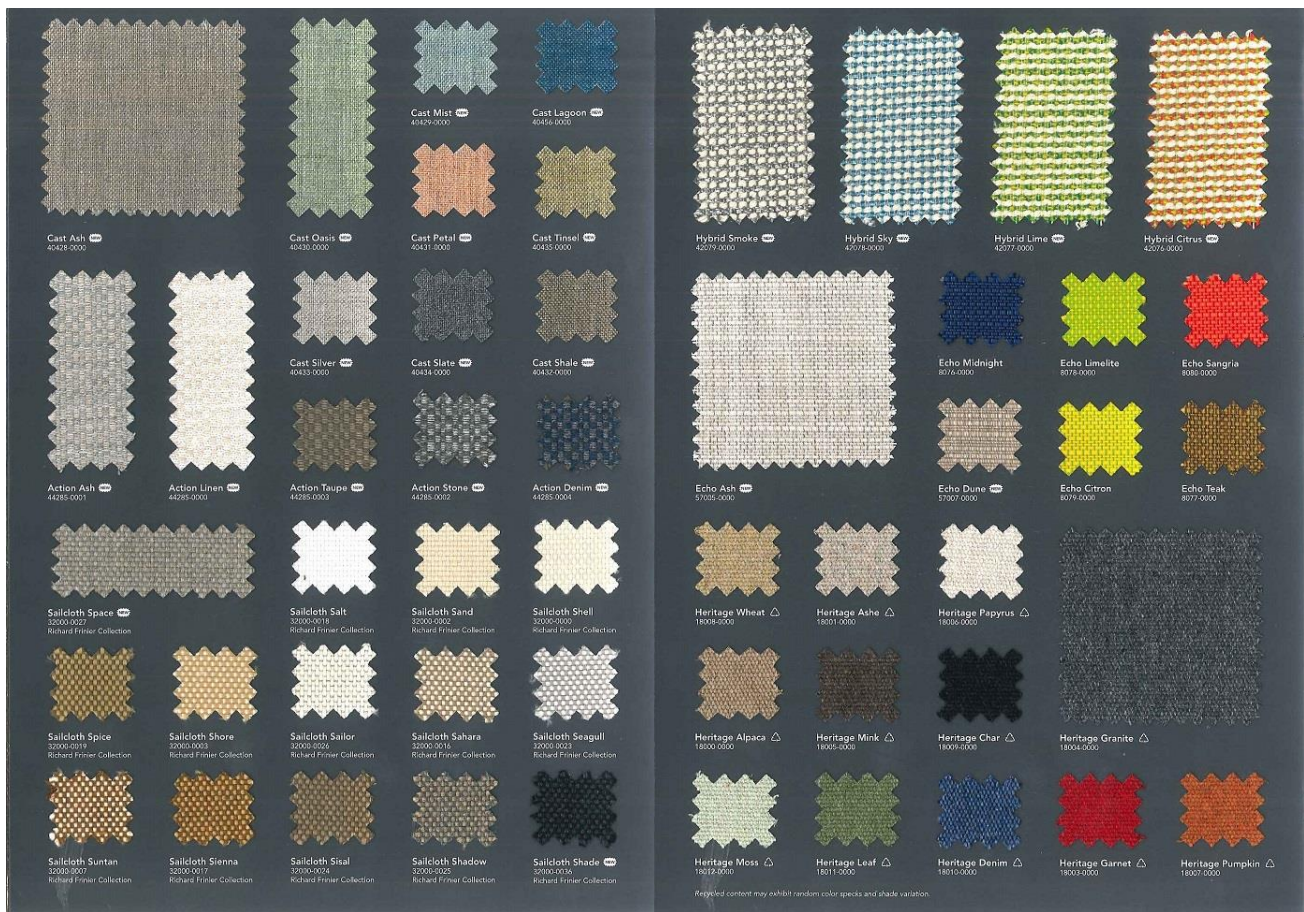

GISELE
g i s e l e f u r n i t u r e . c o m

**sunbrella**TM

Accord II Crimson 49100-0001 3.5"W x 3.43"H Repeat
Accord Jade 49102-0003 3.5"W x 3.43"H Repeat
Accord Koi 49102-0001 3.5"W x 3.43"H Repeat
Aura Honey 49107-0002 26.93"W x 14"H Repeat
Beremon Tuxedo 8215-0000 4.5"W Repeat
Brannon Redwood 5412-0000 8.87"W Repeat
Brannon Whisper 5413-0000 8.87"W Repeat
Bravada Limelite 5406-0000 6.61"W Repeat

■ This fabric is shown railroaded

Bessemer 1000BA 7233-0000 13.5"W x 13.21"H Repeat
Blox Slato 45142-0001 9.9"W x 8.9"H Repeat
Cabaret Blue Haze 44099-0003 28"W x 26.84"H Repeat
Elegance Marble 47168-0001 14"W x 13.48"H Repeat
Bravada Salsa 5401-0000 6.81"W Repeat
Carousel Confetti 77104-0000 8.9"W Repeat
Carousel Limelite 77105-0000 8.9"W Repeat
Davidson Redwood 5406-0000 4.5"W Repeat

■ This fabric is shown railroaded

Luxe Indigo 44660-0000 7"W x 6.86"H Repeat
Violetta Baltic 45740-0002 28"W x 26.67"H Repeat
Astoria Lagoon 56096-0000 8.87"W Repeat
Astoria Sunset 56095-0000 8.87"W Repeat
Foster Metallic 56051-0000 6.75"W Repeat
Foster Surfside 56049-0000 6.75"W Repeat
Gavin Mist 56052-0000 6.8"W Repeat
Harwood Crimson 54039-0000 1.36"W Repeat

Cove Pebble 58035-0000 6.79"W Repeat
Token Surfside 58040-0000 8.84"W Repeat
Token Caribbean 58099-0000 8.84"W Repeat
Shore Classic 58033-0000 1.33"W Repeat
Cabana Classic 58035-0000 6.81"W Repeat

In addition to the beautiful fabrics featured in this collection, exclusive Sunbrella® collections are available through many decorative jobbers and furniture manufacturers.